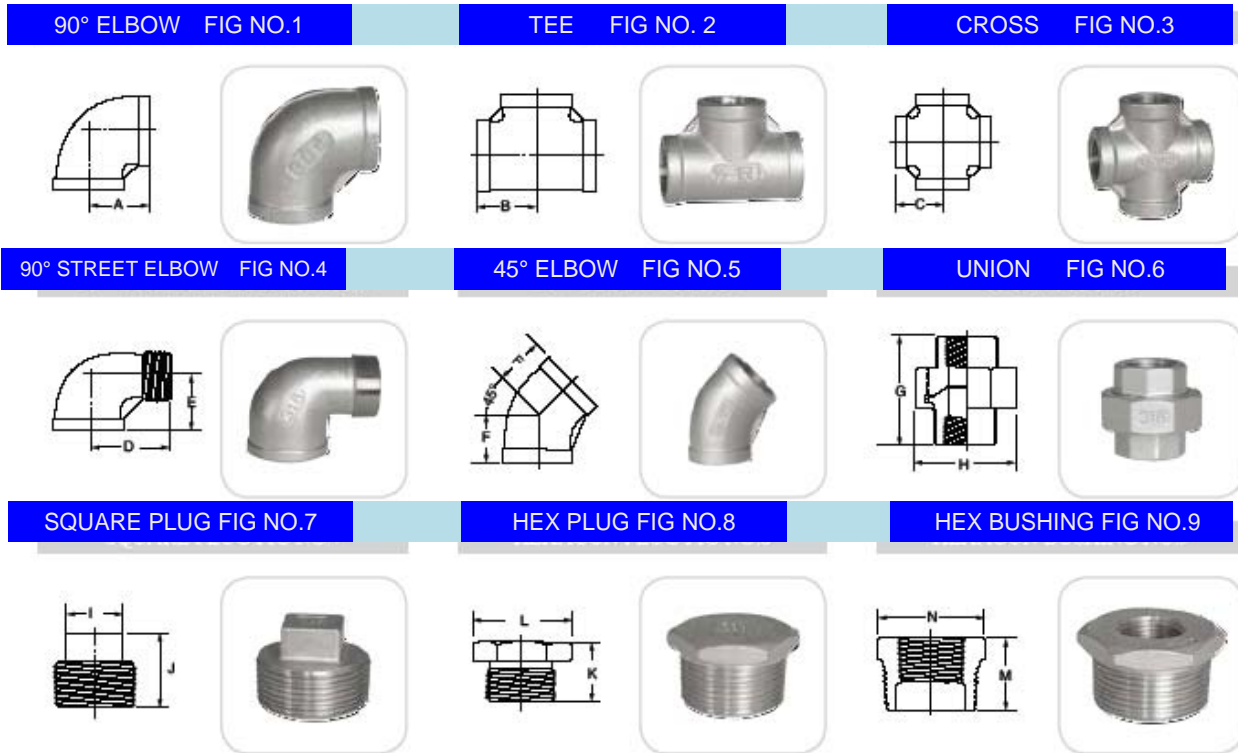

FITTING SUPPLY COMPANY LIMITED

ECONOMIC DESIGN CAST FITTING (150 PSI)

CONNECTON TYPE: BSPT..NPT.

MATERIAL:CF8M(SS316),CF8(SS304), CS

SIZE	1	2	3	4	4	5	6	6	7	7	8	8	9	9	8	9
	A	B	C	D	E	F	G	H	I	J	L	K	M	N	SW	
1/8"	16.5	16.7	19.0	24.3	19.2	31.35	31.1	28.5	6.80	16.3	13.6	16.9			SIX	
1/4"	18.6	18.7	18.8	27.8	20.1	31.85	31.6	28.6	9.0	19.1	16.6	18.0	17.8	16.8	SIX	
3/8"	22.6	22.5	22.9	32.85	22.35	35.25	34.7	33.6	12.0	20.9	20.6	18.9	18.75	20.7	SIX	
1/2"	26.4	27.1	26.8	38.2	27.8	38.35	39.7	38.6	14.0	25.2	25.8	22.0	21.7	25.6	SIX	
3/4"	30.1	31.2	31.7	44.6	31.85	45.7	42.6	46.9	17.0	28.0	30.5	25.0	24.6	30.5	SIX	
1"	36.2	36.2	37.8	51.45	37.6	53.35	48.6	57.7	19.0	31.0	37.5	27.0	29.2	37.6	SIX	
1 1/4"	41.9	42.4	45.8	57.05	42.9	59.85	53.9	66.7	23.0	34.7	45.4	30.0	30.0	45.4	SIX	
1 1/2"	46.6	47.15	47.5	62.95	47.7	65.45	58.8	76.0	25.9	35.9	52.1	31.8	32.0	52.4	SIX	
2"	55.4	55.8	56.8	72.05	56.65	77.25	63.2	89.6	32.0	41.0	62.5	35.7	36.0	62.3	SIX	
2 1/2"	67.1	67.8	69.7	88.0	66.6	89.2	70.6	107.4	41.0	47.8	79.2	38.9	38.8	79.2	EIGHT	
3"	77.0	77.1	78.5	100.7	77.85	101.1	79.1	122.0	45.8	53.3	92.2	43.9	46.2	92.0	EIGHT	
4"	92.1	92.75	97.4	142.2	95.7	119.0	91.6	151.5	57.8	61.7	117.2	50.6	52.7	118.0	EIGHT	