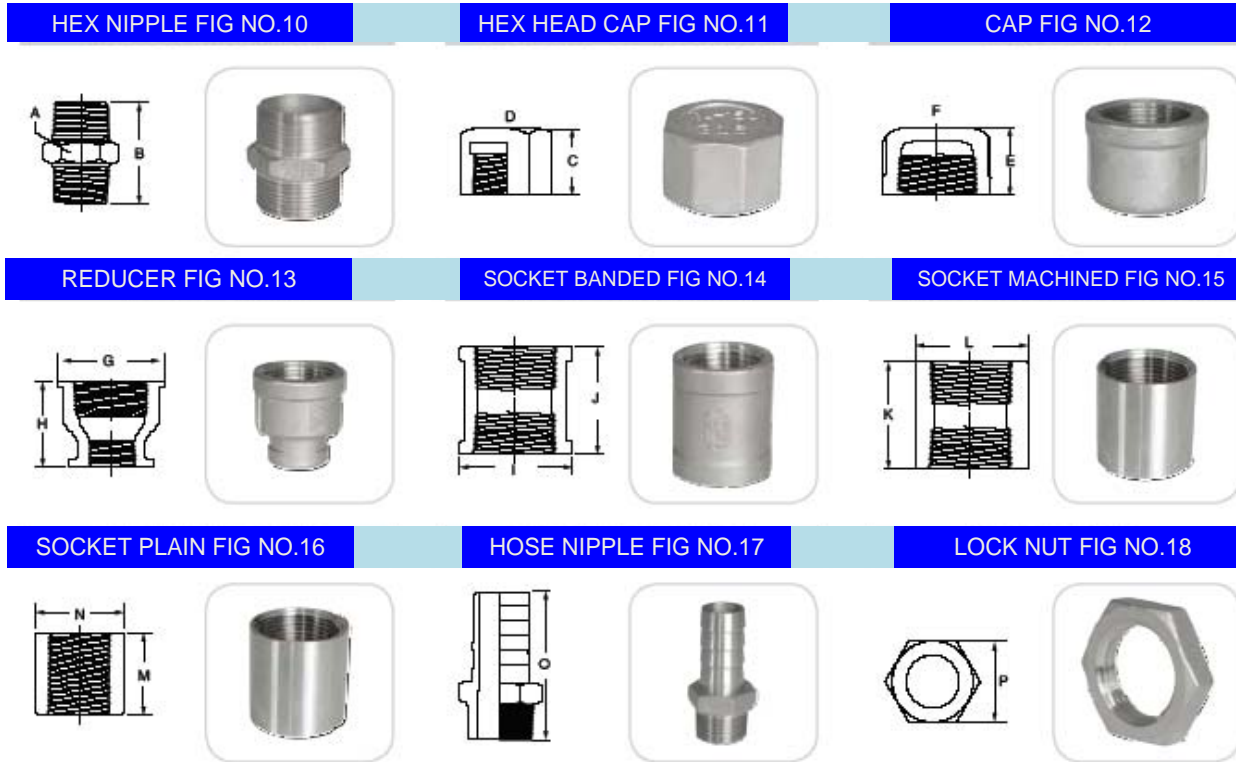

FITTING SUPPLY COMPANY LIMITED

DIMENSIONS																	UNIT:mm	
SIZE	10 A	10 B	11 C	11 D	12 E	12 F	13 G	13 H	14 I	14 J	15 K	15 L	16 M	16 N	17 O	18 P	10 SW	11 SW
1/8"	12.8	30.0	15.4	13.5	13.9	14.5			16.3	25.1	21.0	14.5	17.8	13.2	39.7	14.0	SIX	SIX
1/4"	16.0	32.0	15.5	15.4	15.0	17.4	20.5	27.3	19.6	25.0	24.7	17.6	23.5	17.2	46.3	21.8	SIX	SIX
3/8"	19.7	33.5	18.0	19.7	16.9	20.7	24.7	29.0	23.4	30.0	28.2	21.0	25.5	21.7	50.0	26.8	SIX	SIX
1/2"	24.3	37.4	23.5	26.2	19.7	27.5	28.0	32.0	27.4	34.5	34.2	26.0	33.8	25.5	62.0	31.8	SIX	EIGHT
3/4"	28.6	45.5	24.6	31.9	23.3	32.5	32.5	38.0	32.6	38.8	38.0	30.5	35.0	30.0	72.0	35.8	SIX	EIGHT
1"	35.2	50.5	29.9	39.8	27.6	40	40.3	41.5	39.7	43.5	42.5	38.2	42.5	36.7	82.0	45.8	SIX	EIGHT
1 1/4"	45.8	56.8	30.6	47.8	29.6	49	49.5	48.0	49.0	49.5	48.2	47.0	47.5	47.0	85.8	55.0	SIX	EIGHT
1 1/2"	50.2	58.0	32.5	55.9	30.5	55.4	56.0	54.0	55.6	53.5	51.7	52.8	49.5	53.0	91.3	60.0	SIX	EIGHT
2"	62.5	65.4	35.6	66.5	35.0	68.2	68.0	56.0	67.5	62.8	56.0	67.8	55.4	65.2	107.4	74.5	SIX	EIGHT
2 1/2"	79.7	70.85	42.7	83.3	40.5	84.4	84.5	59.5	84.6	70.6	66.0	84.5	64.0	82.5	134.0	89.0	EIGHT	EIGHT
3"	94.5	82.3	44.7	98.2	41.2	98.1	98.5	62.3	98.6	75.5	71.2	97.0	70.0	95.5	146.0	104.5	EIGHT	EIGHT
4"	119.0	89.0	48.0	123	45.4	122.8	128	85.0	126.3	86.3	82.0	124.0	78.5	124.0	157.0	124.0	EIGHT	EIGHT