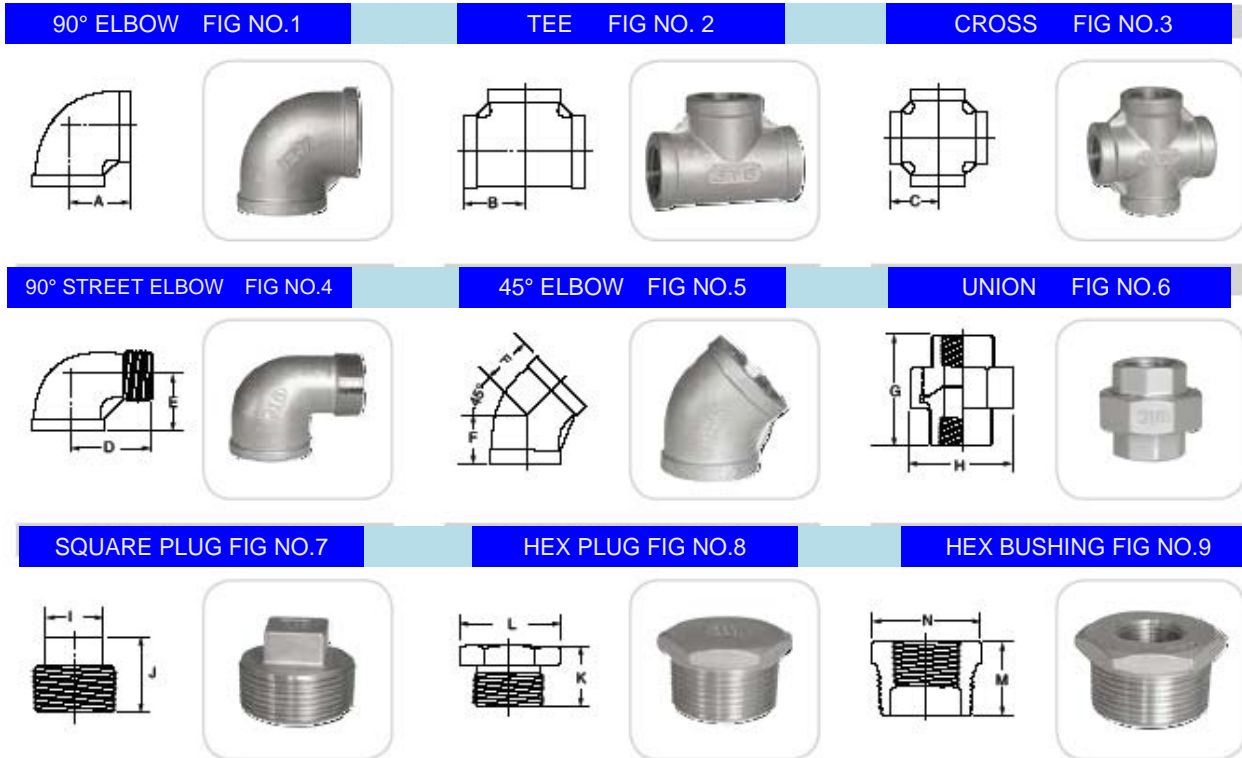

FITTING SUPPLY COMPANY LIMITED

MSS DESIGN CAST FITTING (150 PSI, SP-114)

CONNECTON TYPE: BSPT..NPT.

MATERIAL:CF8M(SS316),CF8(SS304), CS

DIMENSIONS														UNIT:mm		
SIZE	1	2	3	4	4	5	6	6	7	7	8	8	9	9	8	9
	A	B	C	D	E	F	G	H	I	J	L	K	M	N	SW	
1/8"	20.55	20.35	20.4	26.8	20.2	30.6	31.1	28.5	6.80	16.3	13.6	16.9			SIX	
1/4"	20.42	20.35	20.3	30.0	20.2	31.7	31.6	28.6	9.0	19.1	16.6	18.0	17.8	16.8	SIX	
3/8"	23.7	23.5	23.5	36.9	23.3	37.6	34.7	33.6	12.0	20.9	20.6	18.9	18.75	20.7	SIX	
1/2"	28.35	28.4	28.2	41.3	28.1	39.7	39.7	38.6	14.0	25.2	25.8	22.0	21.7	25.6	SIX	
3/4"	33.2	33.0	33.0	47.5	33.3	47.1	42.6	46.9	17.0	28.0	30.5	25.0	24.6	30.5	SIX	
1"	37.6	37.8	37.6	53.9	38.1	52.3	48.6	57.7	19.0	31.0	37.5	27.0	29.2	37.6	SIX	
1 1/4"	45.0	44.5	44.5	63.5	44.5	61.3	53.9	66.7	23.0	34.7	45.4	30.0	30.0	45.4	SIX	
1 1/2"	48.7	48.65	49.1	64.3	49.1	66.0	58.8	76.0	25.9	35.9	52.1	31.8	32.0	52.4	SIX	
2"	56.5	56.8	57.3	77.5	57.2	77.0	63.2	89.6	32.0	41.0	62.5	35.7	36.0	62.3	SIX	
2 1/2"	67.4	67.55	67.3	98.1	62.1	90.1	70.6	107.4	41.0	47.8	79.2	38.9	38.8	79.2	EIGHT	
3"	77.6	77.5	77.65	108.7	78.1	101.8	79.1	122.0	45.8	53.3	92.2	43.9	46.2	92.0	EIGHT	
4"	94.7	95.2	94.9	125.1	98.7	122.5	91.6	151.5	57.8	61.7	117.2	50.6	52.7	118.0	EIGHT